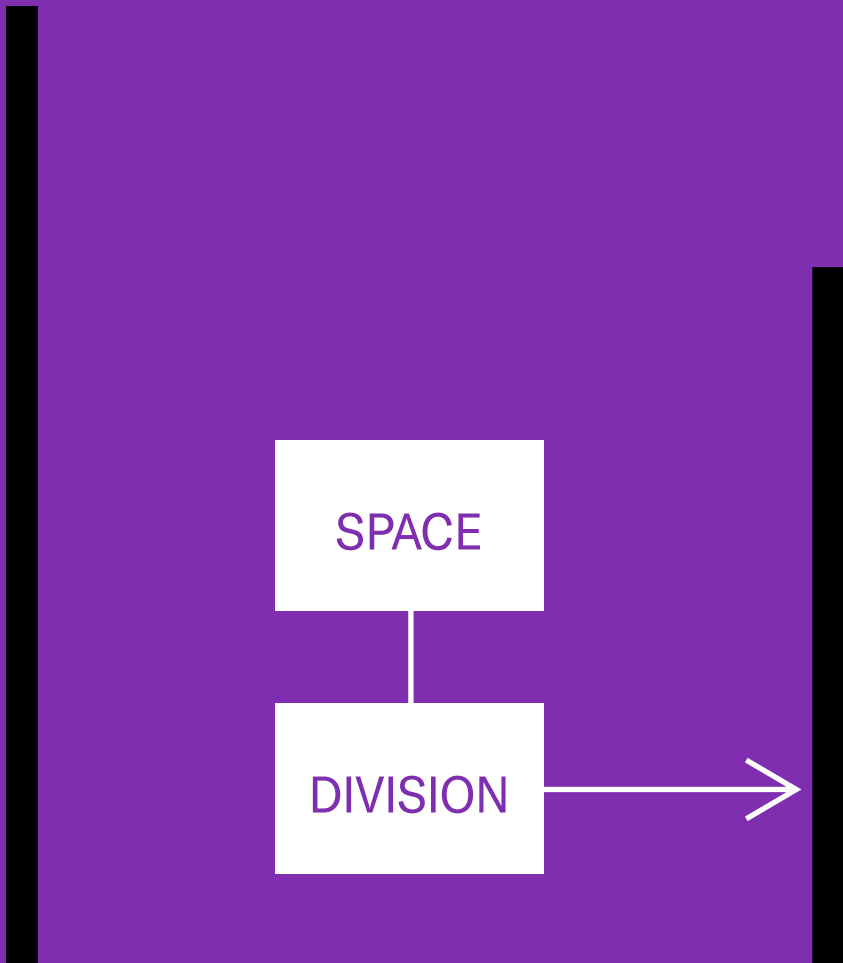

Price List

VERSTEEL