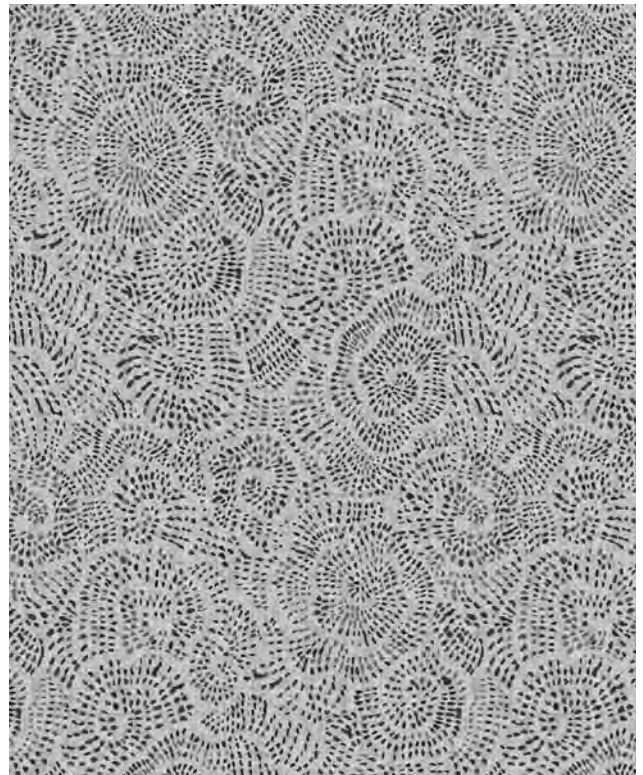

BC: Bleach Cleanable – 1 part bleach, 9 parts water = 10% bleach, 90% water solution. **Do not clean/disinfect fabric for longer than 10 minutes using the 10% bleach solution. Always rinse promptly with clean water after applying the bleach solution. Failure to do so will void any and all warranties.**

DYE TRANSFER DISCLAIMER

Certain clothing and accessory dyes (such as those used on denim jeans) may migrate to lighter colors. This phenomenon is increased by humidity and temperature and is irreversible. Mayer Fabrics will not assume responsibility for dye transfer caused by external contaminants. Please check compatibility when using this product in combination with painted or varnished surfaces.

ADDITIONAL INFORMATION

[^] Abrasion test results exceeding ACT Performance Guidelines are not an indicator of product lifespan. Multiple factors affect fabric durability and appearance retention.

Warranty: Please refer to the Mayer website for warranty information by pattern.

Custom Colors: All patterns can be custom colored. Minimum yardage applies.

Digital Swatch Card Color Matching: Due to color variations on different monitors and color printers, actual swatch colors may vary slightly. Please request a memosample from Mayer Fabrics to ensure proper color representation.

Complete and current product information available at mayerfabrics.com.

©2025 MFHYPCOORD MF0126

VERSTEEL

MAYERFABRICS