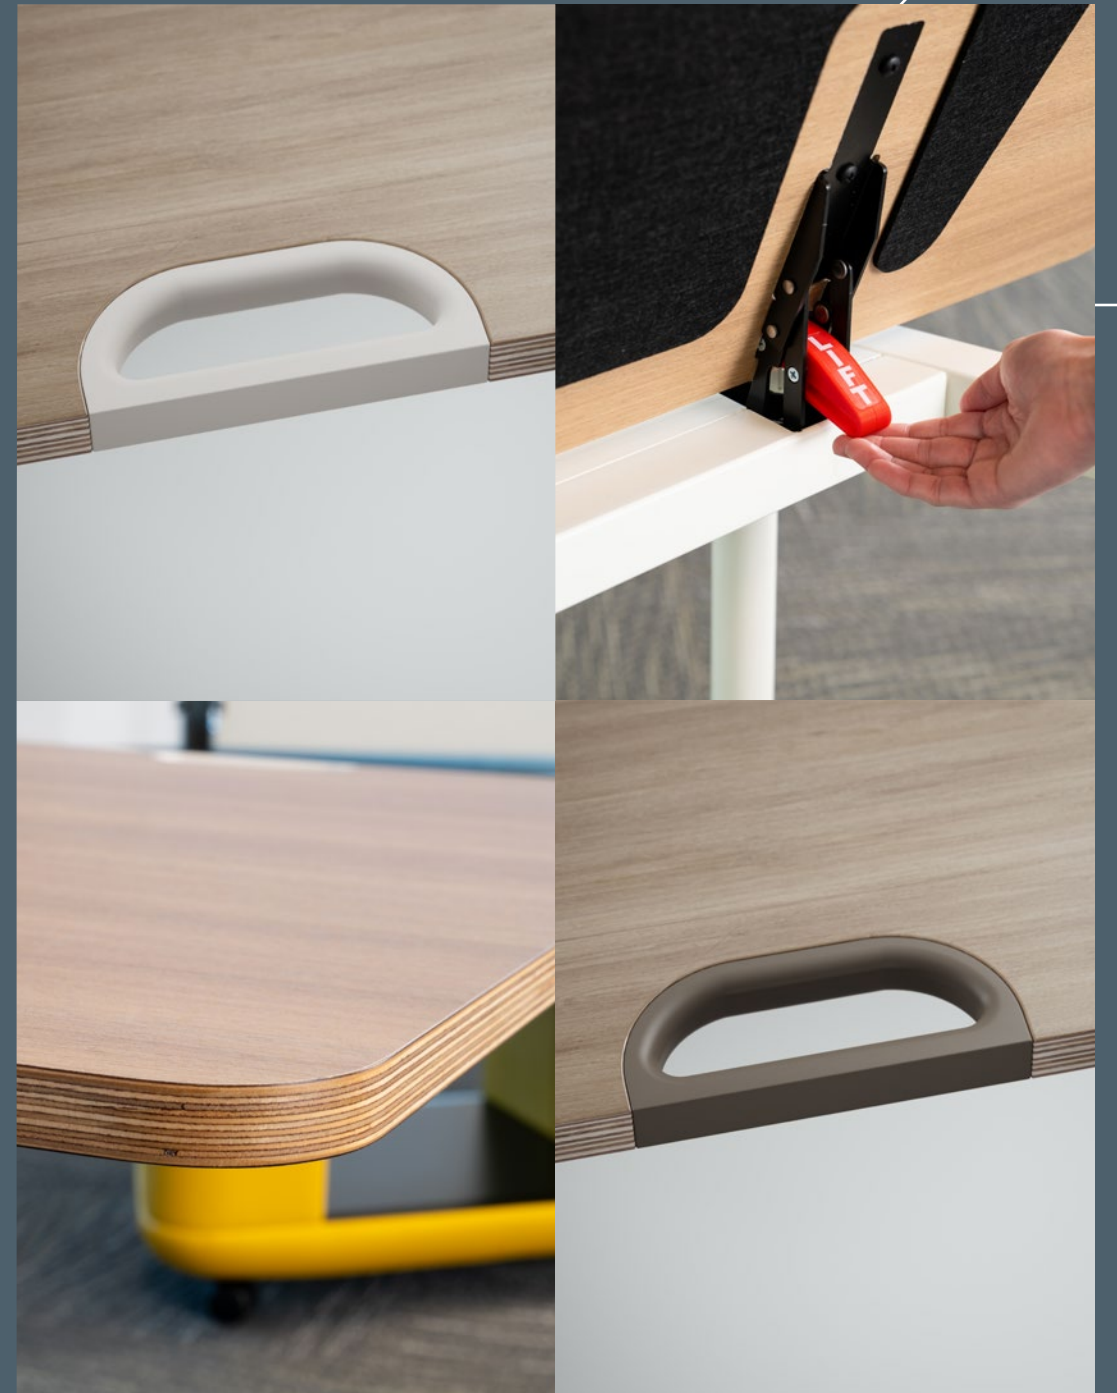

Rollic

THE BEST REVIEW

Rolls into every lesson.

Used alone or in a group, the personal-sized Rollic table with urethane handles supports effortless tilting and movement. Double-sided laminate top flips up simply by lifting and locks into place, allowing tables to nest tightly. Lower top easily by releasing lever. Embedded PET on underside provides acoustic comfort.

Part of the Rollic collection by Versteel. Designed exclusively for Versteel by Henner Jahns, Gecco Vision.

For all specification data
visit Versteel online.