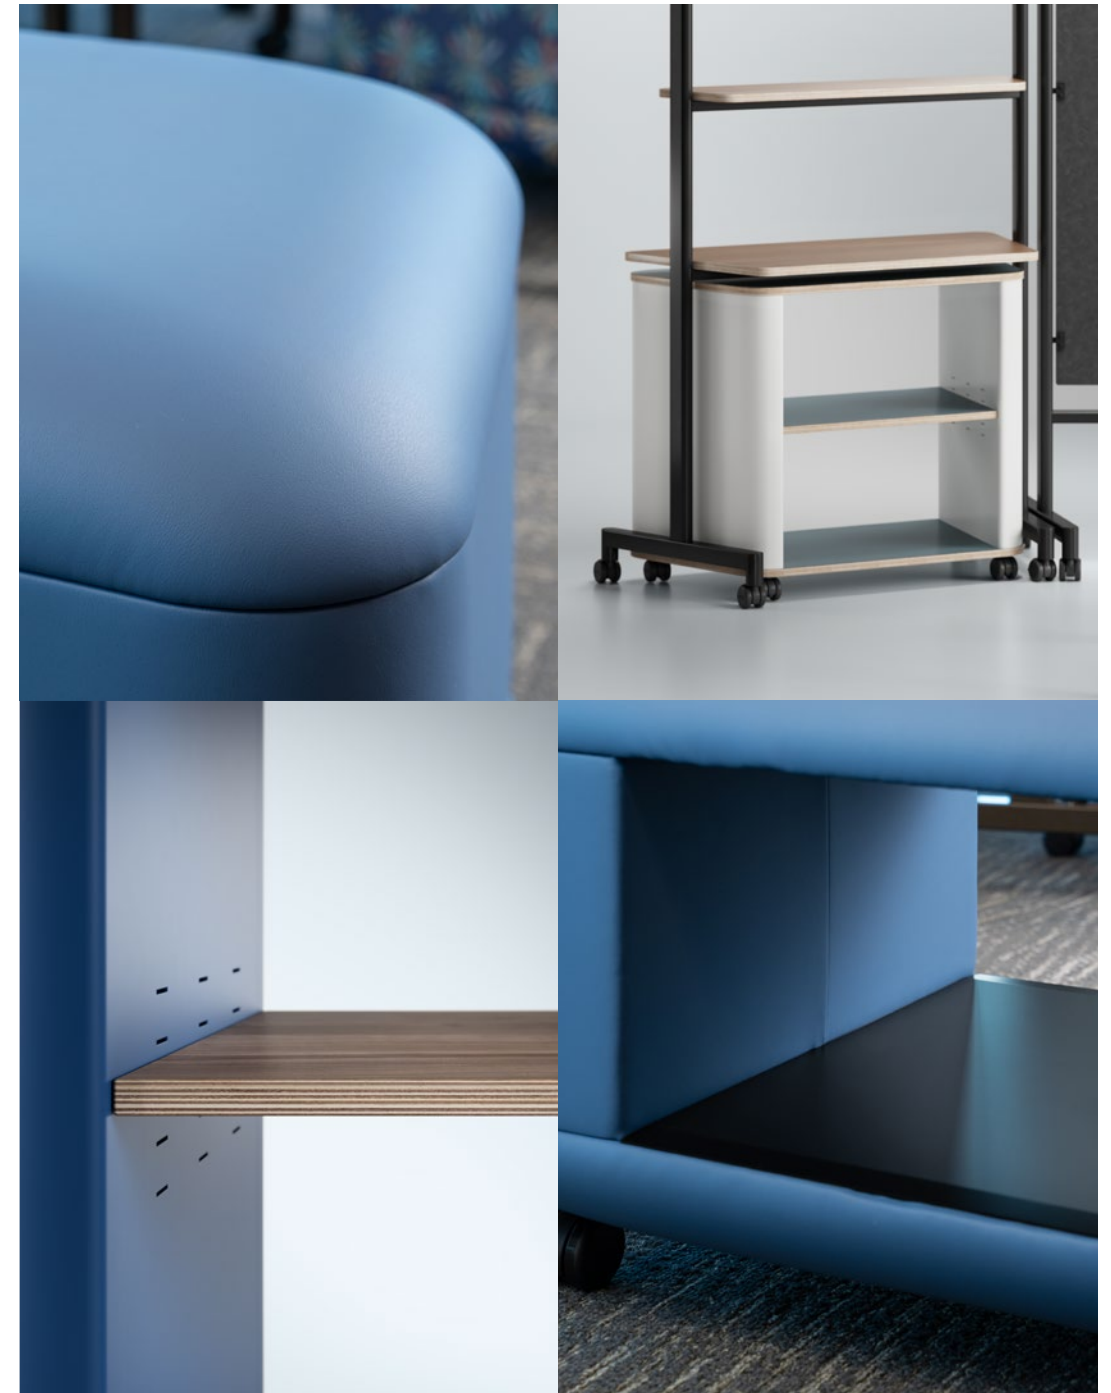

Rollic

THE
BEST
SHELVING
EVER

Turning simple geometry into endlessly adaptable fun.

Each Rollic ottoman and storage unit intuitively fits with the next, encouraging creativity and playful motion. The space-saving trapezoid shape allows layouts to flow naturally into curves, serpentine, or straight runs. Ottoman supports two people with high weight capacity. Storage unit has adjustable shelf and metal sides.

Part of the Rollic collection by Versteel. Designed exclusively for Versteel by Henner Jahns, Gecco Vision.

For all specification data
visit Versteel online.