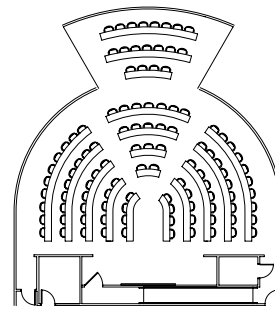

Questions?

800 876 2120

Tier Tables

Tier Table for Presentation Facilities

Circles, angles, wedges and straights. You think it up, we'll put it together. And you can specify in the materials and finishes that you want to match the facility you're working on. Get the Versteel performance and ingenuity that you know, with the flexibility of custom fabrication.

Versteel Tier Tables are available in any radius with modesties formed to match. Available with built in electrical and data management to assure an installation that will serve for years to come.

Standard Specifications

Base Construction

- Uprights: 3" x 3" x 14" gauge hot-rolled square steel tube
- Top mounting brackets, modesty mounting lugs: 11 gauge cold-rolled steel
- Floor mounting brackets: 3/16" cold-rolled steel

Top Heights

- Standard heights are 29", 32" and 42"
- Custom heights available (call Versteel Customer Service for pricing and availability)

Top/Modesty Panel Construction

- Standard Versteel top specifications - 1 1/4" tops
- 7/8" modesty panels - curved modesties available
- Additional materials available

Anchoring Method (in concrete)

- Two 3 3/8" x 3" "Simpson Strong-Tie Titen HD® anchors" per base

Cutouts for Electrical Wiring

- Standard location cutouts available on all bases
- Custom cutout locations also available

Contact Versteel Customer Service to begin project planning.

Tier Tables Example Configurations

A

B

C