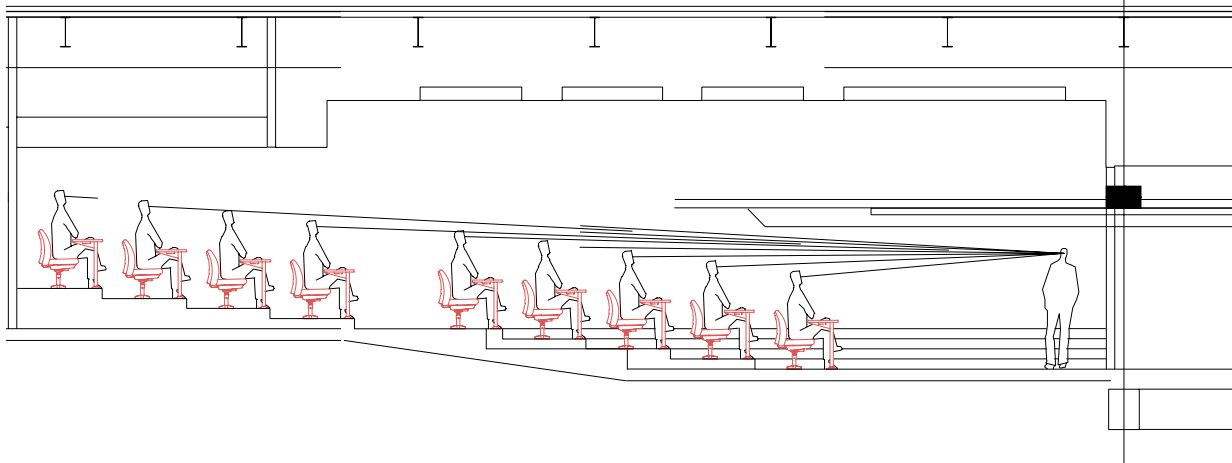

**Tier Tables****Tier Table for Presentation Facilities**

Circles, angles, wedges and straights. You think it up, we'll put it together. And you can specify in the materials and finishes that you want to match the facility you're working on. Get the Versteel performance and ingenuity that you know, with the flexibility of custom fabrication.

Versteel Tier Tables are available in any radius with modesties formed to match. Available with built in electrical and data management to assure an installation that will serve for years to come.

Standard Specifications**Base Construction**

- Uprights: 3" x 3" x 14" gauge hot-rolled square steel tube
- Top mounting brackets, modesty mounting lugs: 11 gauge cold-rolled steel
- Floor mounting brackets: 3/16" cold-rolled steel

Top Heights

- Standard heights are 29", 32" and 42"
- Custom heights available (call Versteel Customer Service for pricing and availability)

Top/Modesty Panel Construction

- Standard Versteel top specifications - 1 1/4" tops
- 7/8" modesty panels - curved modesties available
- Additional materials available

Anchoring Method (in concrete)

- Two 3 3/8" x 3" "Simpson Strong-Tie Titen HD® anchors" per base