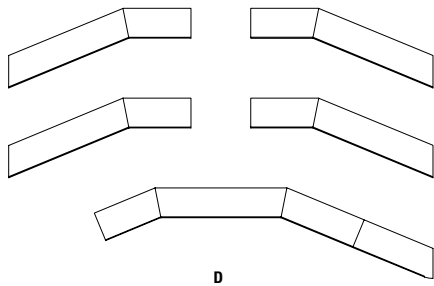

Tier Tables Example Configurations (Continued)

D