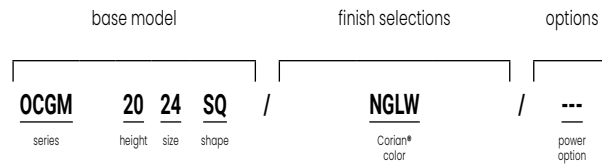

To Order, Specify...

1. 1 Model Number
2. 2 Corian® Color
3. 3 Additional Options

An **OCGM2024SQ** is a GeoMetrix Occasional series 24" square table, 20" tall.

The code **NGLW** specifies a Glacier White Corian®.

Model Number **OCGM2024SQ**

Corian® color **NGLW**