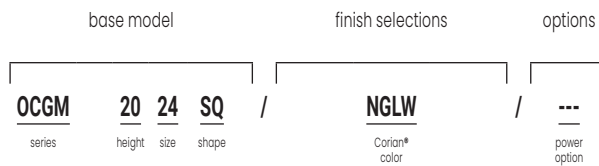

To Order, Specify...

1. 1 Model Number
2. 2 Corian® Color
3. 3 Additional Options

An **OCGM20 24SQ** is a GeoMetrix Occasional series 24" square table, 20" tall.

The code **NGLW** specifies a Glacier White Corian®.

Model Number **OCGM20 24SQ**

Corian® color **NGLW**