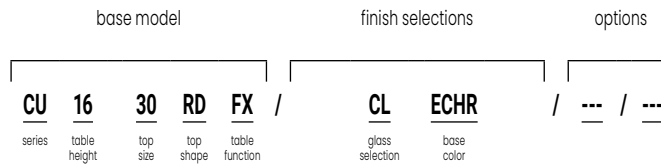

Table Heights

Round, square and rectangle tables are available in 16 $\frac{1}{2}$ ", 22 $\frac{1}{2}$ ", 29" and 42" table heights. The oval table height is 16 $\frac{1}{2}$ ".

Shipping Schedule**Standard Items**

Additional information regarding warranty, terms and conditions, shipping, care and maintenance, etc. can be found in the All Tables price list.

To Order, Specify...

- 1 Model Number
- 2 Glass Selection (Clear or Frosted)
- 3 Base Color