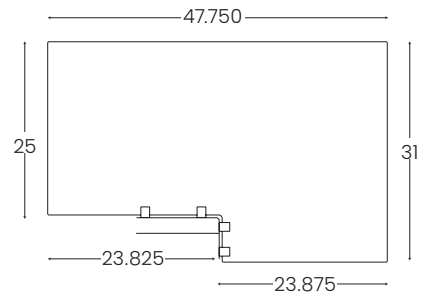

Finish Options

Powder Coat, Standard ..... n/c

	Top Width	Model #	Product Wt	Price
	Permanent End Panel			
	24"	ACA1PEP24	≈0S 5	232
	30"	ACA1PEP30	≈0S 7	263
	Removable End Panel			
	24"	ACAIREP24	≈0S 6	320
	30"	ACAIREP30	≈0S 7	349
	Removable Personal Panel			
	31" x 48"	ACAIRPP3148	≈0S 16	606

Note: Adapts to surfaces 1" to 1.25" thick
Note: Chrome, Nickel, premium, and transparent powder coats not available