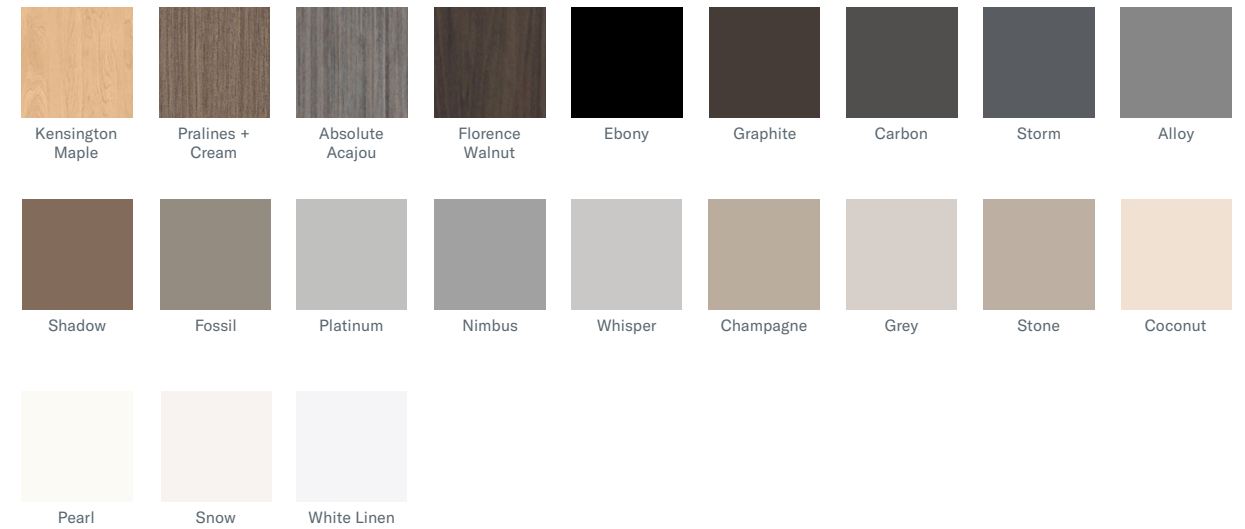

Freestanding Screens

Mobile Screens

OH! Screens

Acrylic Panels

Acrylic Shields

50 space division units ship in 10 working days!

Metal Finishes

Quickship products are available in all standard Versteel powder coats. Chela is also available in Chrome. OH! may also be specified in Polished Aluminum.

Wood Finishes

Seating and table edges may be specified in any wood finish. Wood edges on tables are available on Quickship in flat edge only. Maker Utility Stools are available with multi ply birch with Clear Gloss or Clear Matte only.

¹ Whisper, Terra Cotta, Seaside, Forest and Pebble are offered on select products only. See price list or contact Versteel Customer Service for more information.

Laminates

Choose from the below Quickship laminates. All laminates except White Tigris have a coordinating PVC.

PVC Edge Color

All Versteel standard PVC colors/patterns are available on Quickship.

Poly Shells

Chela, SIMON and Quanta Max may be specified with poly shells in the below colors.

Chela + SIMON

Quanta Max

Versteel Quickship products ship within 10 business days of a clean purchase order. Order up to 50 tables without modesty panel, 25 tables with modesty panel, 100 chairs and/or 50 space division units. Products are available in all standard powder coats as well as a strategic offering of wood finishes, laminates and textiles.