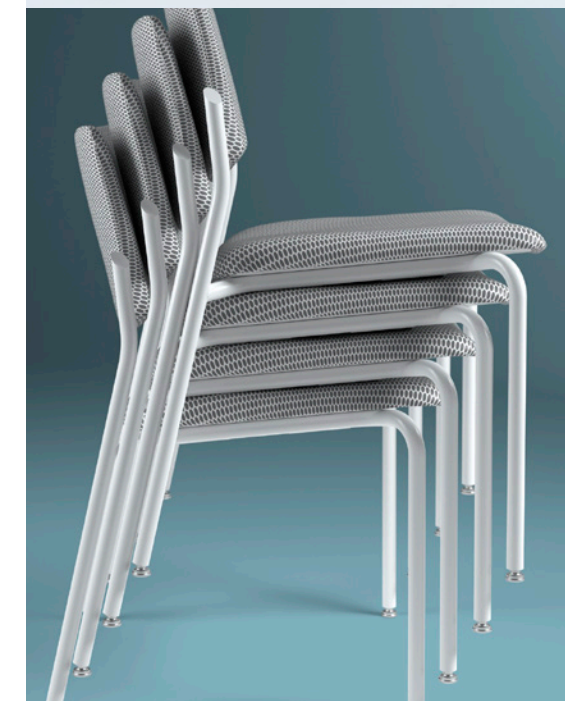

TABLES

- One-piece tops only
- Fixed, folding or standard tilt bases
- Fixed, hanging, removable or folding modesty
- Wheelchair height available on all shapes
- Stand-up height on rounds and squares (All shapes and sizes for Deci)
- Glides or casters
- Table link
- Any standard PVC edge or flat wood edge
- Any standard powder coat
- Laminate tops only in any Quickship laminate
- Vela wire mesh

Troupe Stool

- Three heights: 18", 24", 29"
- Birch ply with clear coat
- Upholstered seat available

Quanta Max

- Glides or casters
- With arms or armless
- Poly shell
- Upholstered seat available
- 4-leg metal or wood frame

PVC Edge Color

All Versteel standard PVC colors/patterns are available on Quickship.

Poly Shells

Chela, SIMON and Quanta Max may be specified with poly shells in the below colors.

Chela + SIMON

Quanta Max

Versteel Quickship products ship within 10 business days of a clean purchase order. Order up to 50 tables without modesty panel, 25 tables with modesty panel, 100 chairs and/or 50 space division units. Products are available in all standard powder coats as well as a strategic offering of wood finishes, laminates and textiles.

Seating The Versteel Quickship Seating Program is comprised of standard chairs. Stools are only available in The Maker Project. Please consult the Versteel Seating Price List for available products.

Space Division The Versteel Quickship Space Division Program is comprised of space division units. Upholstered OH! Screens are not available on Quickship. Please consult each series’ respective price list for more information.