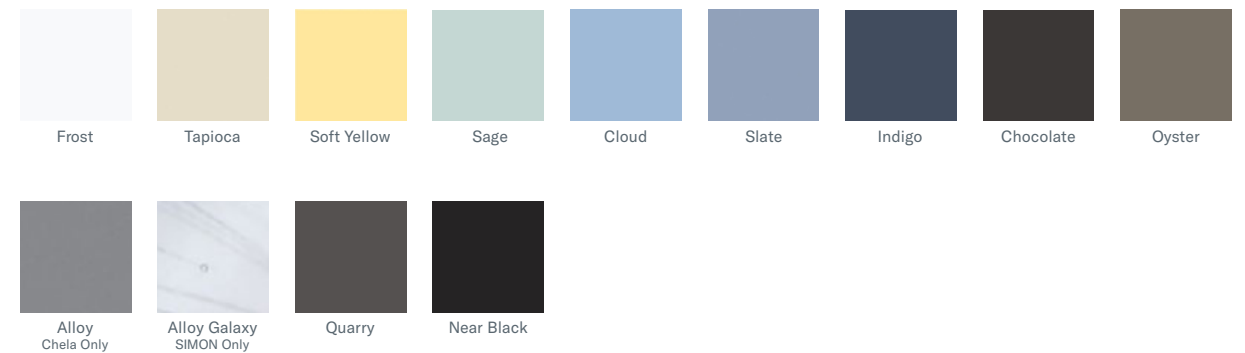

Wood Finishes

Seating and table edges may be specified in any wood finish. Wood edges on tables are available on Quickship in flat edge only. Maker Utility Stools are available with multi ply birch with Clear Gloss or Clear Matte only.

¹ Whisper, Terra Cotta, Seaside, Forest and Pebble are offered on select products only. See price list or contact Versteel Customer Service for more information.

Laminates

Choose from the below Quickship laminates. All laminates except White Tigris have a coordinating PVC.

PVC Edge Color

All Versteel standard PVC colors/patterns are available on Quickship.

Poly Shells

Chela, SIMON and Quanta Max may be specified with poly shells in the below colors.

Chela + SIMON

Quanta Max

Versteel Quickship products ship within 10 business days of a clean purchase order. Order up to 50 tables without modesty panel, 25 tables with modesty panel, 100 chairs and/or 50 space division units. Products are available in all standard powder coats as well as a strategic offering of wood finishes, laminates and textiles.

Finishes For finish color reference, please visit Versteel.com. Contact Versteel to receive actual color samples for color matches and final color approval.

Tables The Versteel Quickship Table Program is comprised of standard tables. Table options, such as form modesty, lightweight core, adjustable height, power + data, grommets, etc, may disqualify an order as Quickship. Please consult the Versteel Table Price List for available products.