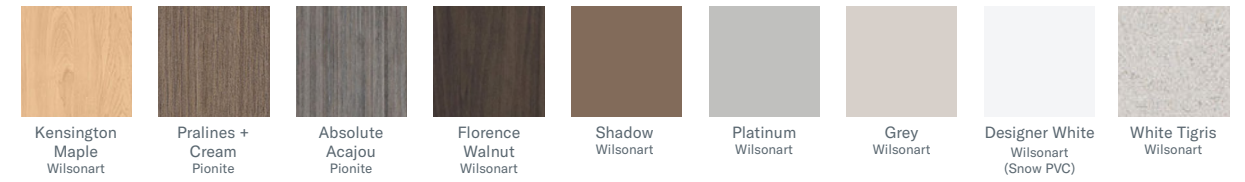

Freestanding Screens

Mobile Screens

OH! Screens

Acrylic Panels

Acrylic Shields

50 space division units ship in 10 working days!

Metal Finishes

Quickship products are available in all standard Versteel powder coats. Chela is also available in Chrome. OH! may also be specified in Polished Aluminum.

Wood Finishes

Seating and table edges may be specified in any wood finish. Wood edges on tables are available on Quickship in flat edge only. Maker Utility Stools are available with multi ply birch with Clear Gloss or Clear Matte only.

¹ Whisper, Terra Cotta, Seaside, Forest and Pebble are offered on select products only. See price list or contact Versteel Customer Service for more information.

Laminates

Choose from the below Quickship laminates. All laminates except White Tigris have a coordinating PVC.

PVC Edge Color

All Versteel standard PVC colors/patterns are available on Quickship.

Poly Shells

Chela, SIMON and Quanta Max may be specified with poly shells in the below colors.

Chela + SIMON

Quanta Max

Versteel Quickship products ship within 10 business days of a clean purchase order. Order up to 50 tables without modesty panel, 25 tables with modesty panel, 100 chairs and/or 50 space division units. Products are available in all standard powder coats as well as a strategic offering of wood finishes, laminates and textiles.