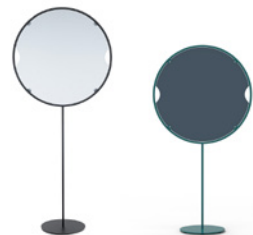

SIMON

- Glides or casters
- With arms or armless
- Back in poly, wood or upholstery
- Seat in poly or upholstery

100 chairs ship in 10 working days!

SPACE DIVISION

- Nearly every standard unit within the below series is available on Quickship
- Frosted or clear acrylic shields and panels
- Frosted acrylic, clear acrylic or metal screens (when part of the standard offering)
- Any standard powder coat on frames and metal screens

Freestanding Screens

Mobile Screens

OH! Screens

Acrylic Panels

Acrylic Shields

50 space division units ship in 10 working days!

Metal Finishes

Quickship products are available in all standard Versteel powder coats. Chela is also available in Chrome. OH! may also be specified in Polished Aluminum.