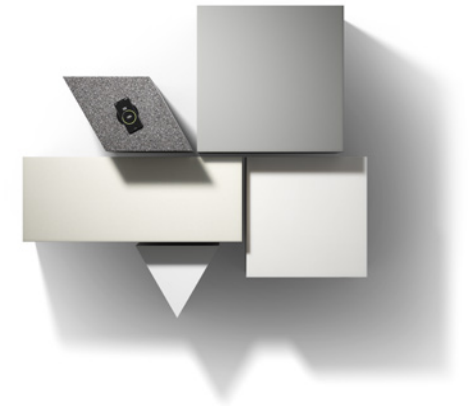

GeoMetrix™

Occasional Tables

LEVEL SETS
VEER

“Geometry is the archetype
of the beauty of the world.”

Johannes Kepler

GeoMetrix makes a stylish statement as a stand alone table or a reconfigurable arrangement. Seamlessly handcrafted of Corian®, the smooth, stain resistant surface inhibits microbial growth. Mix and match five heights and four shapes. Enhance practicality with wireless or plug-in power.