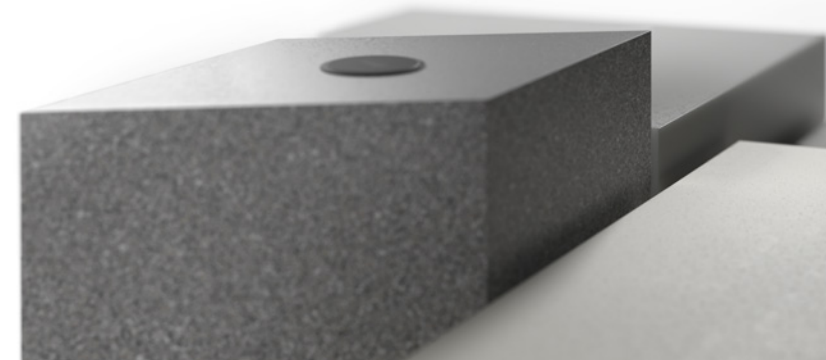

GeoMetrix™

Occasional Tables

LEVEL SETS
VEER

“Geometry is the archetype
of the beauty of the world.”

Johannes Kepler

GeoMetrix makes a stylish statement as a stand alone table or a reconfigurable arrangement. Seamlessly handcrafted of Corian®, the smooth, stain resistant surface inhibits microbial growth. Mix and match five heights and four shapes. Enhance practicality with wireless or plug-in power.