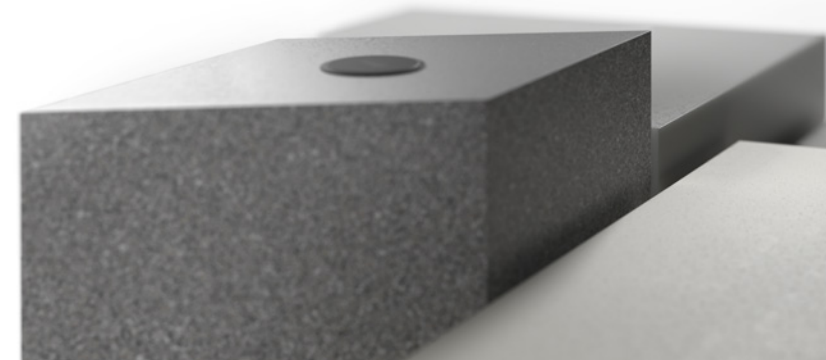

Occasional Tables

LEVEL SETS
VEER

“Geometry is the archetype of the beauty of the world.”

Johannes Kepler

GeoMetrix makes a stylish statement as a stand alone table or a reconfigurable arrangement. Seamlessly handcrafted of Corian®, the smooth, stain resistant surface inhibits microbial growth. Mix and match five heights and four shapes. Enhance practicality with wireless or plug-in power.