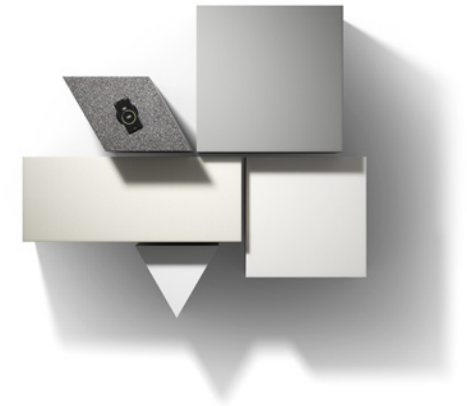

Occasional Tables

LEVEL SETS
VEER

“Geometry is the archetype of the beauty of the world.”

Johannes Kepler

GeoMetrix makes a stylish statement as a stand alone table or a reconfigurable arrangement. Seamlessly handcrafted of Corian®, the smooth, stain resistant surface inhibits microbial growth. Mix and match five heights and four shapes. Enhance practicality with wireless or plug-in power.