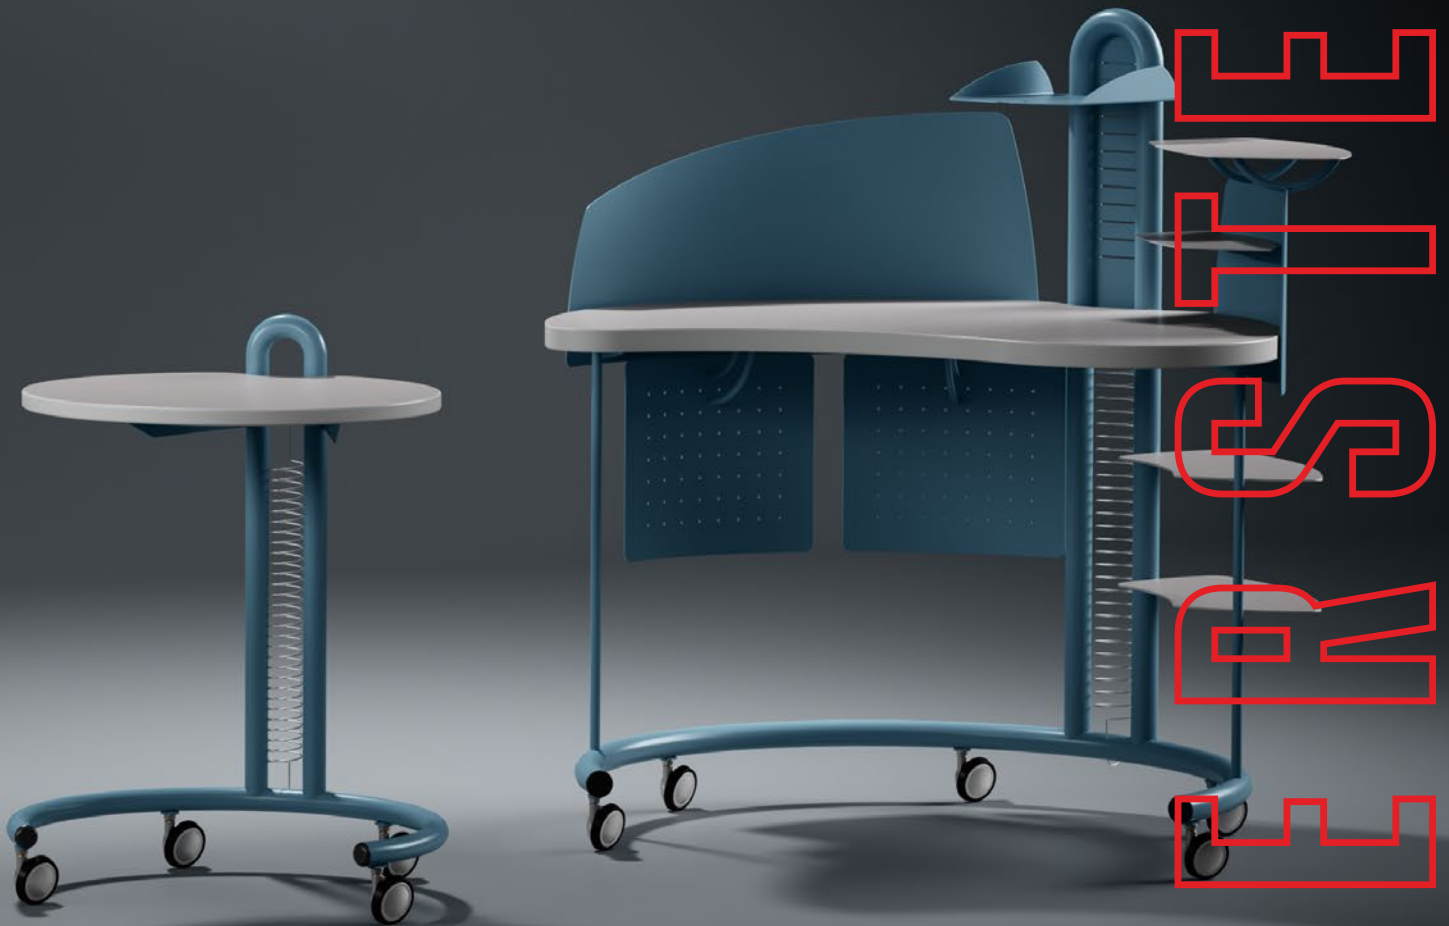

Interplay Rover

Personal Workstations + Tables

LEVELS

Mobile workspace, anywhere.

Beautifully designed and well-engineered, Rover personal workstations level up functionality. Four styles provide options anywhere from a petite touch-down station to a fully accessorized desk. Rover is adaptable, mobile and customizable. It plays well in any space and moves where needed.

Part of the Interplay family by Versteel, a collection of mobile work and presentation solutions.

For all specification data
visit Versteel online.