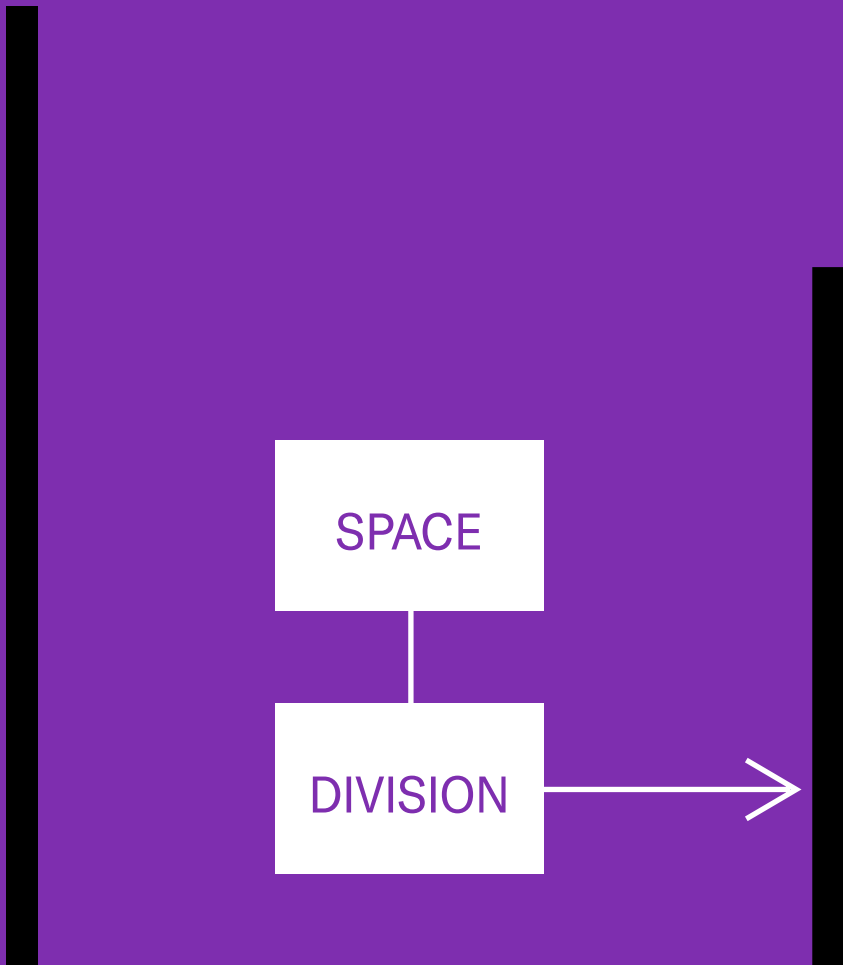

Price List

VERSTEEL

Panels

Kit
Frosted Acrylic

VERSTEEL

Questions?
1.800.876.2120

Finish Options
Powder Coat - Standard n/c
Price
NOTE: Chrome, Nickel, Premium and Transparent powder coats not available

Style	Table Size	Model #	Product Wt	Price
	24 x 30	AFA1PSPK2430 ≡ 0S	17	788
	24 x 36	AFA1PSPK2436 ≡ 0S	19	824
	24 x 42	AFA1PSPK2442 ≡ 0S	20	895
	24 x 48	AFA1PSPK2448 ≡ 0S	21	929
	24 x 54	AFA1PSPK2454 ≡ 0S	23	966
	24 x 60	AFA1PSPK2460 ≡ 0S	24	1000
	24 x 66	AFA1PSPK2466 ≡ 0S	25	1038
	24 x 72	AFA1PSPK2472 ≡ 0S	27	1050
	30 x 30	AFA1PSPK3030 ≡ 0S	20	875
	30 x 36	AFA1PSPK3036 ≡ 0S	21	911
	30 x 42	AFA1PSPK3042 ≡ 0S	23	982
	30 x 48	AFA1PSPK3048 ≡ 0S	24	1016
	30 x 54	AFA1PSPK3054 ≡ 0S	25	1052
	30 x 60	AFA1PSPK3060 ≡ 0S	27	1087
	30 x 66	AFA1PSPK3066 ≡ 0S	28	1125
	30 x 72	AFA1PSPK3072 ≡ 0S	29	1136