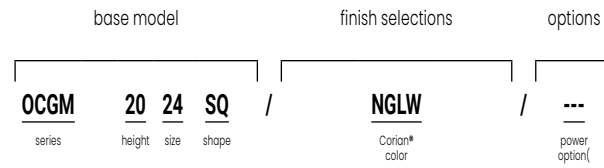

To Order, Specify...

1. 1 Model Number
2. 2 Corian® Color
3. 3 Additional Options

An **OCGM2024SQ** is a GeoMetrix Occasional series 24" square table, 20" tall.

The code **NGLW** specifies a Glacier White Corian®.

Model Number **OCGM2024SQ**