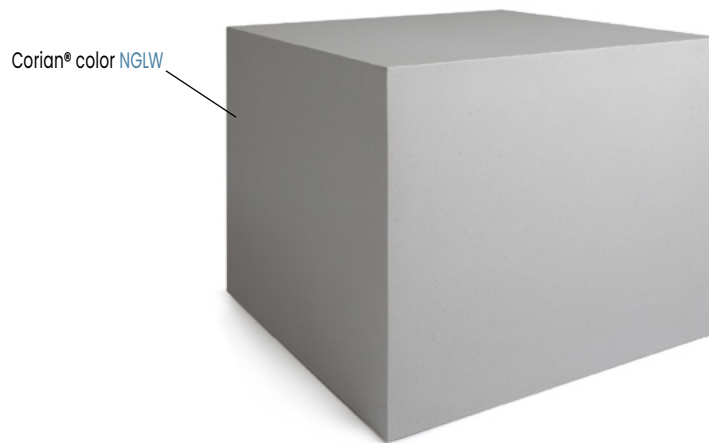

Orders may be sent via

Mailing Address
Versteel
2332 Cathy Lane
Jasper IN 47546

Contact Versteel

Email   contact@versteel.com
Phone   800 876 2120
                  812 634 2120
Fax   812 482 9318