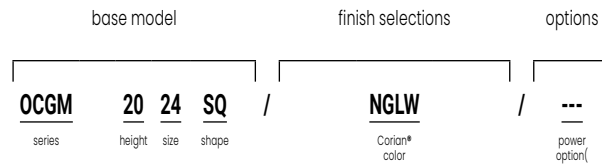

To Order, Specify...

1. 1 Model Number
2. 2 Corian® Color
3. 3 Additional Options

An **OCGM2024SQ** is a GeoMetrix Occasional series 24" square table, 20" tall.

The code **NGLW** specifies a Glacier White Corian®.

Model Number **OCGM2024SQ**

Corian® color **NGLW**