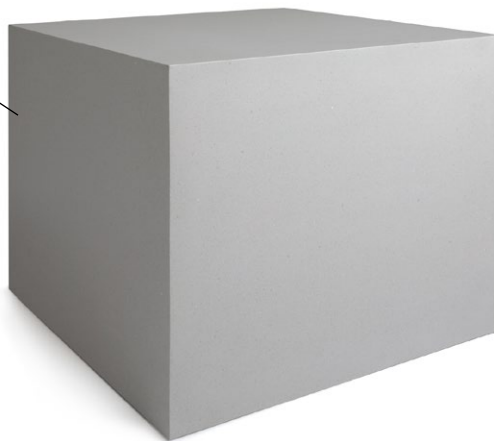

Orders may be sent via

Mailing Address

Versteel
2332 Cathy Lane
Jasper IN 47546

Contact Versteel

Email   contact@versteel.com
Phone   800 876 2120
                  812 634 2120
Fax   812 482 9318