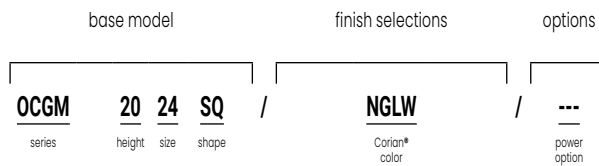

To Order, Specify...

1. 1 Model Number
2. 2 Corian® Color
3. 3 Additional Options

An **OCGM2024SQ** is a GeoMetrix Occasional series 24" square table, 20" tall.

The code **NGLW** specifies a Glacier White Corian®.

Model Number **OCGM2024SQ**

Corian® color **NGLW**