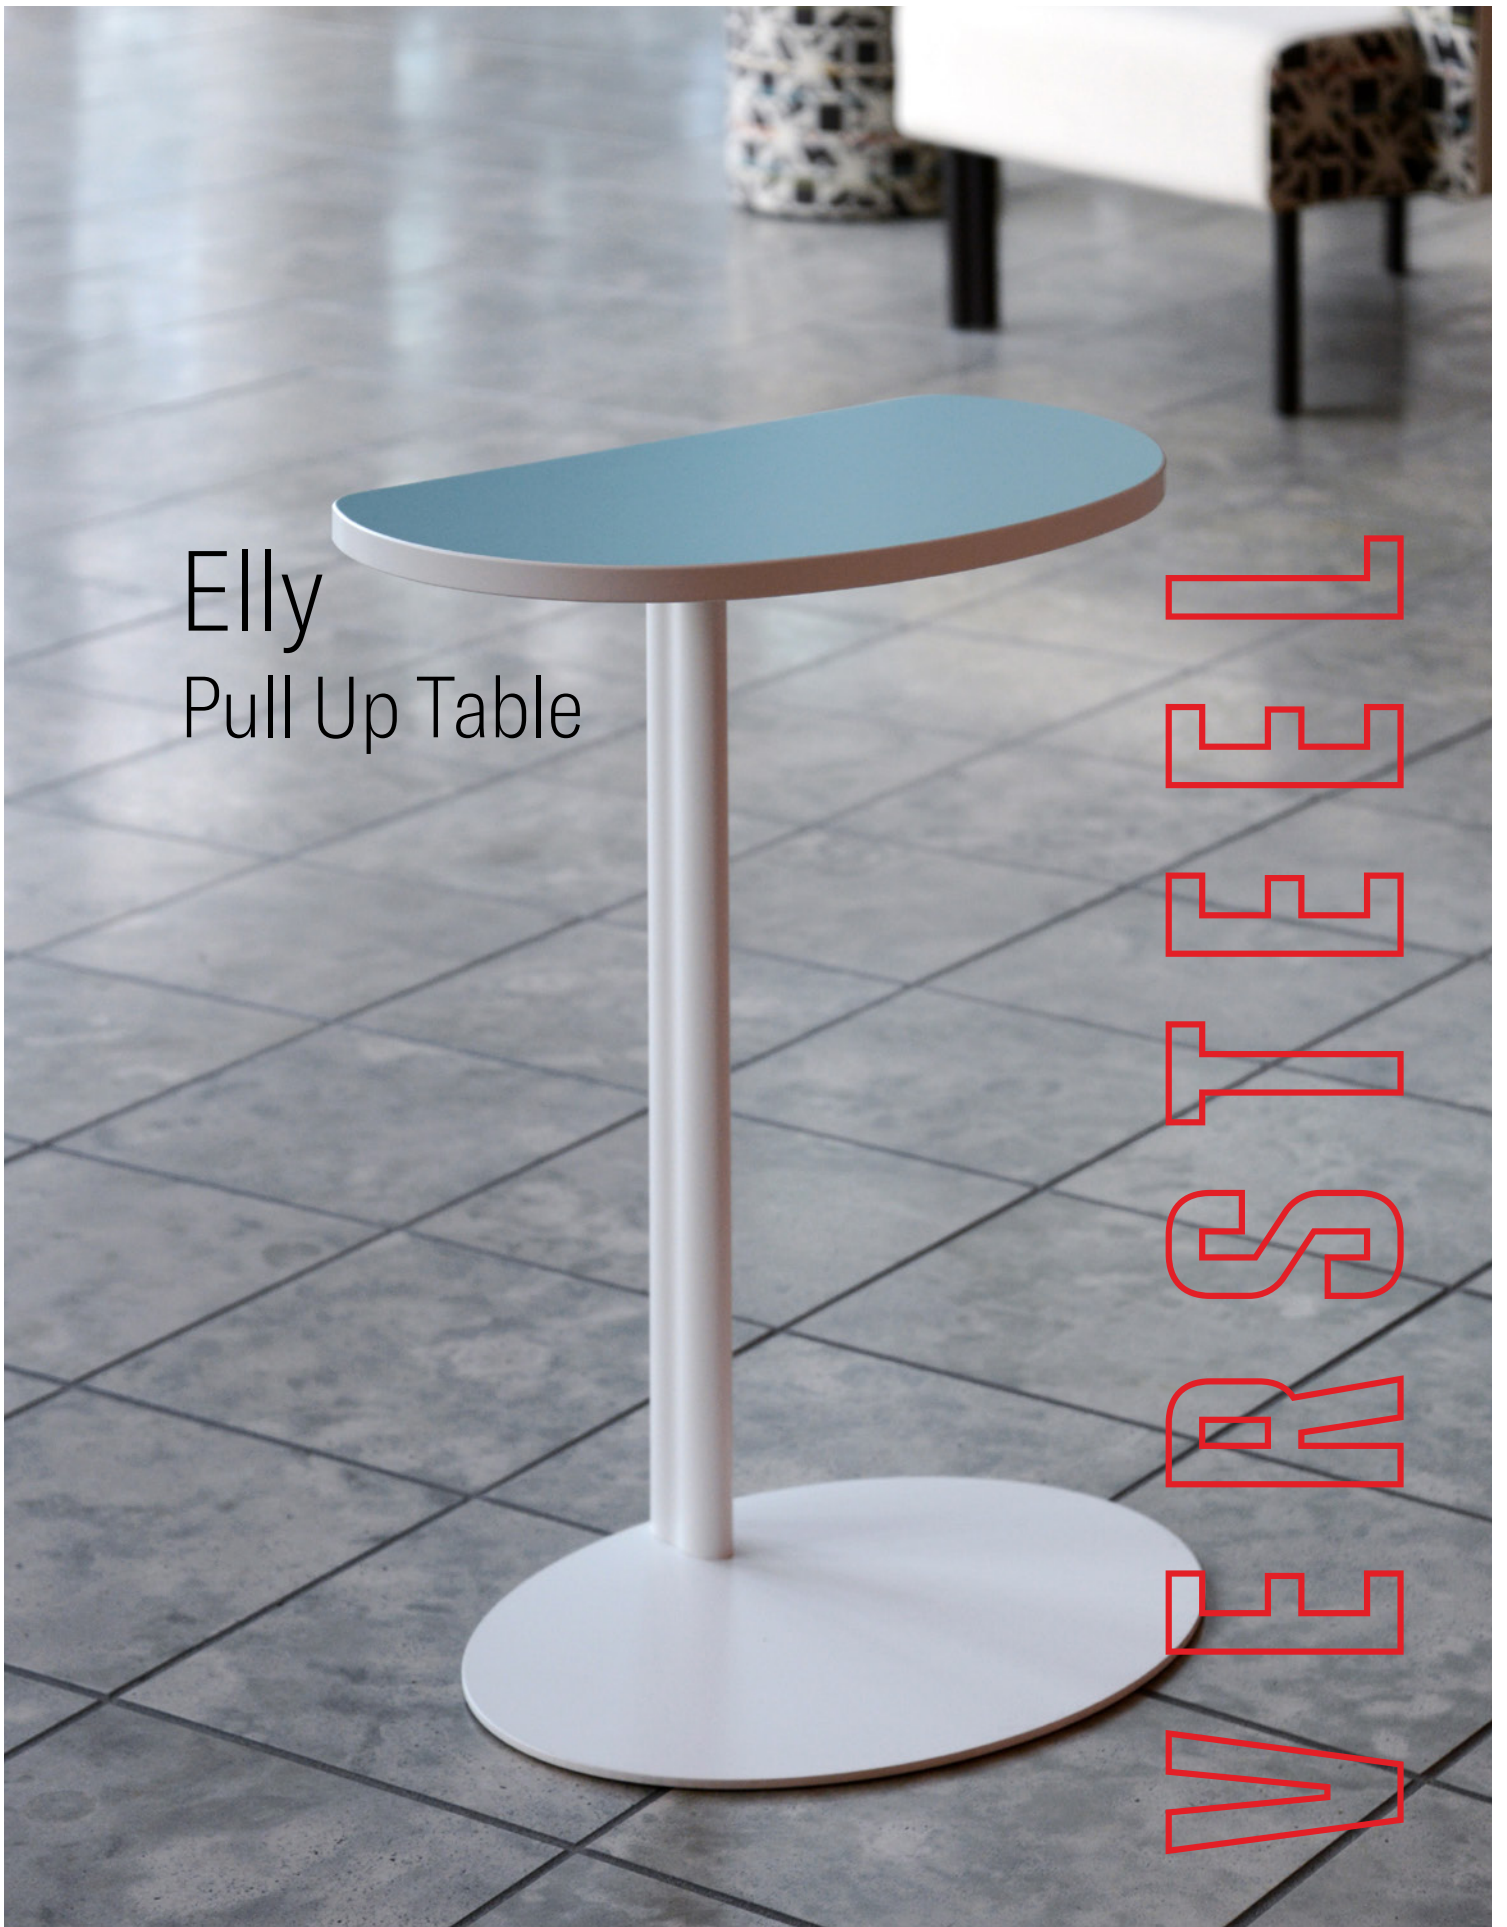

Elly  
Pull Up Table

EL  
E  
E  
T  
S  
R  
E  
V

The **Elly Pull Up Table** is perfect for a cup of coffee, a personal electronic device, or anything that you might want to keep close at hand. The heavy-duty and durable powder coated base will offer years of service in the most demanding environments. A unique top shape is designed for comfort and ease of use.

#### **SPECIFICATIONS**

- Laminate or veneer top
- Standard PVC or wood edge band
- Ships assembled

#### **FEATURES + BENEFITS**

- Steel Paces style tube on flat base
- Nylon, fixed glides

#### **DIMENSIONS**

Overall Height	25"
Overall Width	21"
Overall Depth	12"
Top Thickness	.75"