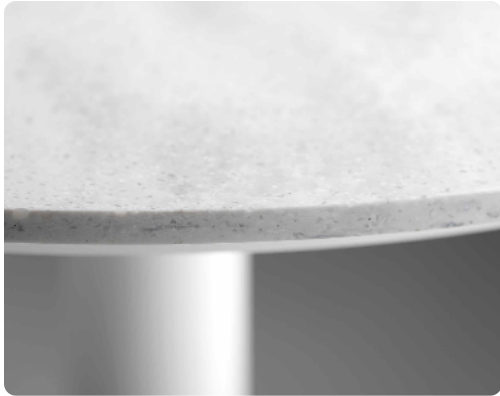

Deci by Versteel

DESIGN | Form and function are unified in every Versteel product. **CREATE** | Individualize your specification with a multitude of finish and material options. **VERSTEEL** | Get the strength and durability that will last a lifetime!

PRODUCT TESTING STANDARDS

All Versteel products are designed to exceed all applicable ANSI/BIFMA standards for safety and performance.