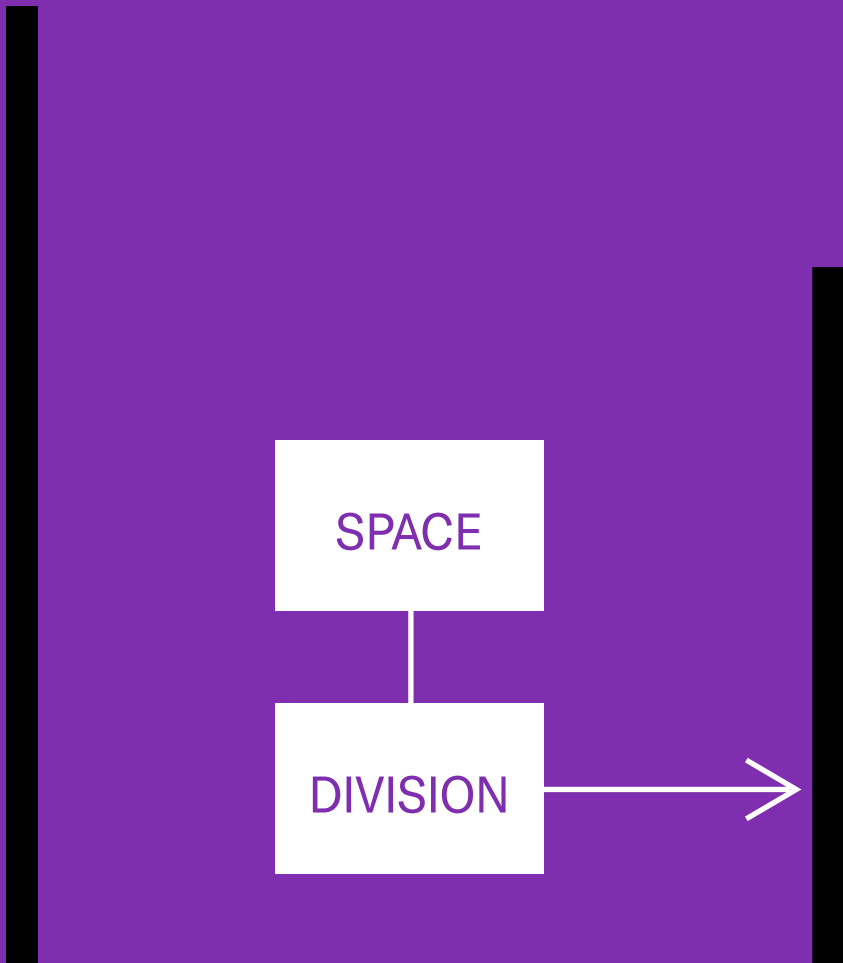

Price List

VERSTEEL

Freestanding Screens

Frosted Acrylic Screen
Single Base Design, Single Upright

VERSTEEL

Questions?

1.800.876.2120

Finish Options