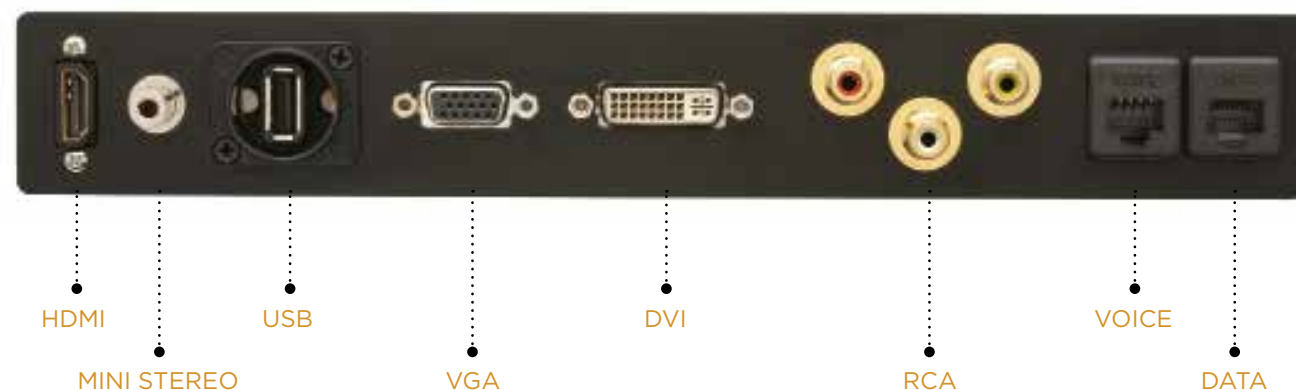

Printed on FSC certified paper

POWER + DATA

POWER AND CONNECTIVITY. WHERE YOU WANT IT. WHEN YOU WANT IT.

Versteel provides power and data solutions designed specifically for today's workspace, allowing you to connect with ease where and when you need. Choose from flush-mounted one touch pop-up or simple power on the top of the table for ease and convenience of use. No matter what your power and connectivity requirements are, you can count on Versteel for the products and solutions that are right for the job.

If you're looking for new ideas and inspiration, you've come to the right place:

VERSTEEL.COM

DATA PLATE OPTIONS

Not available on all units.

POWER GLOBE

A simple and convenient way to provide power and voice/data to the table. Ideal for stationary tables where power and data are needed consistently.

Available in single-circuit.

HENRI AND HENRI NOW

Easy pop-up power and data source for all tables. Connect 8 units in a series, providing 16 outlets. All Henri units close when not in use.

Available in single-circuit, color-keyed connectors or universal connectors.

POWER BAY

Flush-mounted conference table power unit. Available with 4 courtesy outlets, a green LED for power indication and a configurable data plate.

Available in single-circuit.

POWERLINK

Powerlink is available in single- or multi-circuit with power outlets, data jacks and a wire-management channel. Single-circuit units can accommodate up to 16 outlets on a single plug. Multi-circuit units can accommodate up to 39 outlets.